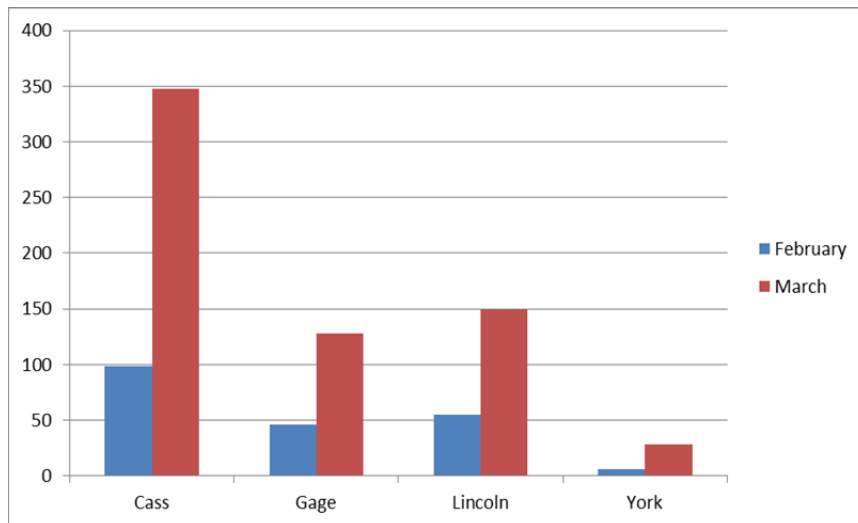

DRIVING ADOPTION - LICENSE PLATE RENEWALS

Adoption continues to rise for the License Plate Renewal service. Starting in March, stickers were applied to the front of the renewal notice postcards in fourteen Counties. The stickers are red in color and draw attention to the online renewal option.

Contact Nebraska.gov if you would like stickers for your county's postcards.

Renew online! www.clickdmv.ne.gov

Are you interested in increasing the adoption for your online services?

Nebraska.gov can work with you to create a marketing plan that will reach the people that use your services. There are many different types of marketing materials that can be used to increase awareness.

Contact Nebraska.gov to learn more about how marketing can work for you.

What is going on in Nebraska?

Subscribe to our RSS feeds and find out

<http://www.nebraska.gov/rss.xml>

Do you have a Facebook account? Look for the State of Nebraska and "Like" us.

There is information and updates that can be found on the page.